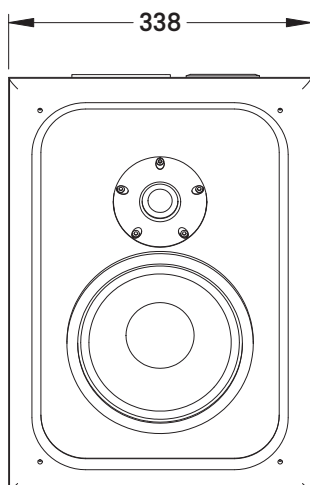

FEATURES

- 15 degree angled baffle
- High sensitivity, very low distortion
- Easy wall mounting

	Ultraphonix
Frequency Range	40 Hz - 20 kHz (in room response)
Power Handling	50 - 200 Watts RMS recommended amplifier power
Sensitivity	90 dB (2.83V / 1m)
Impedance	8 OhmS
Configuration	2-Way
Crossover point	1.8 kHz
Low Frequency Driver	Single 205mm (8") paper cone driver. 38mm (1½") voice coil wound on high powered aluminium former, with ventilated magnet assembly and copper shorting ring for low distortion
High Frequency Driver	26mm (1") doped fabric dome with large roll surround. Ferro fluid cooled
Enclosure Type	Bass reflex, top vented
Input Terminals	Gold plated binding posts
Dimensions	460mm high x 338mm wide x 263mm deep
Net Weight	10 kg

DETAILED DIMENSIONS

Top View

Rear View

Front View

Side View