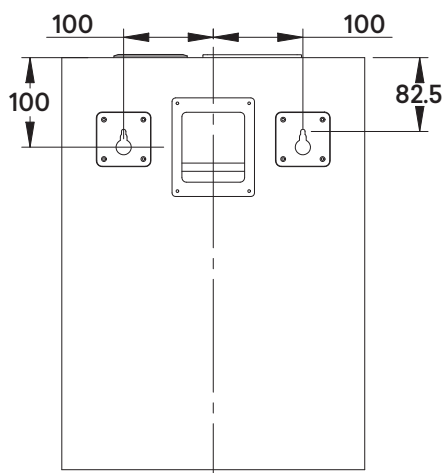

FEATURES

- 15 degree angled baffle
- High sensitivity, very low distortion
- Easy wall mounting

	Ultraphonix
Frequency Range	40 Hz - 20 kHz (in room response)
Power Handling	50 - 200 Watts RMS recommended amplifier power
Sensitivity	90 dB (2.83V / 1m)
Impedance	8 OhmS
Configuration	2-Way
Crossover point	1.8 kHz
Low Frequency Driver	Single 205mm (8") paper cone driver. 38mm (1½") voice coil wound on high powered aluminium former, with ventilated magnet assembly and copper shorting ring for low distortion
High Frequency Driver	26mm (1") doped fabric dome with large roll surround. Ferro fluid cooled
Enclosure Type	Bass reflex, top vented
Input Terminals	Gold plated binding posts
Dimensions	460mm high x 338mm wide x 263mm deep
Net Weight	10 kg

DETAILED DIMENSIONS

Top View

Rear View

Front View

Side View